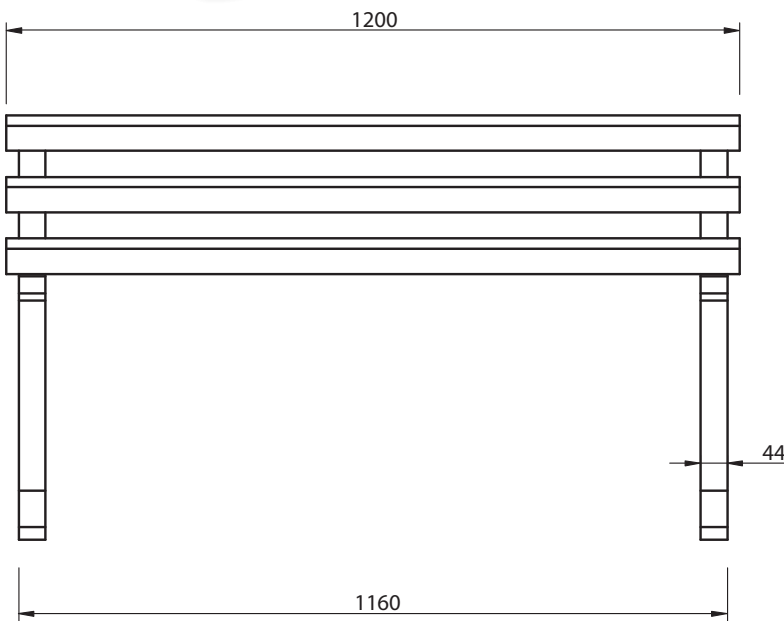

CHIMNEY 120x65x69,5

Made in Poland