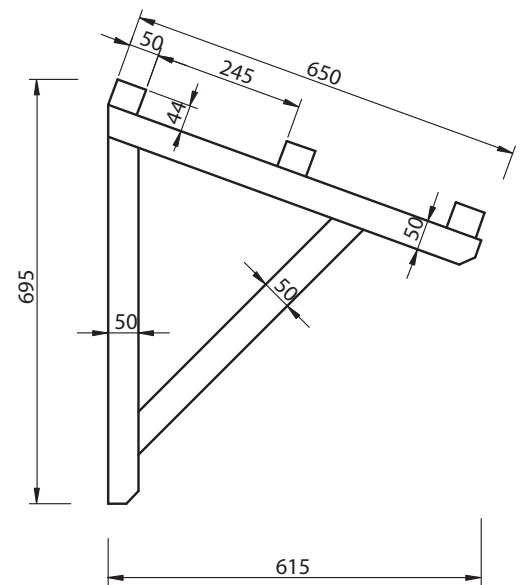

CHIMNEY 120x65x69,5

Made in Poland